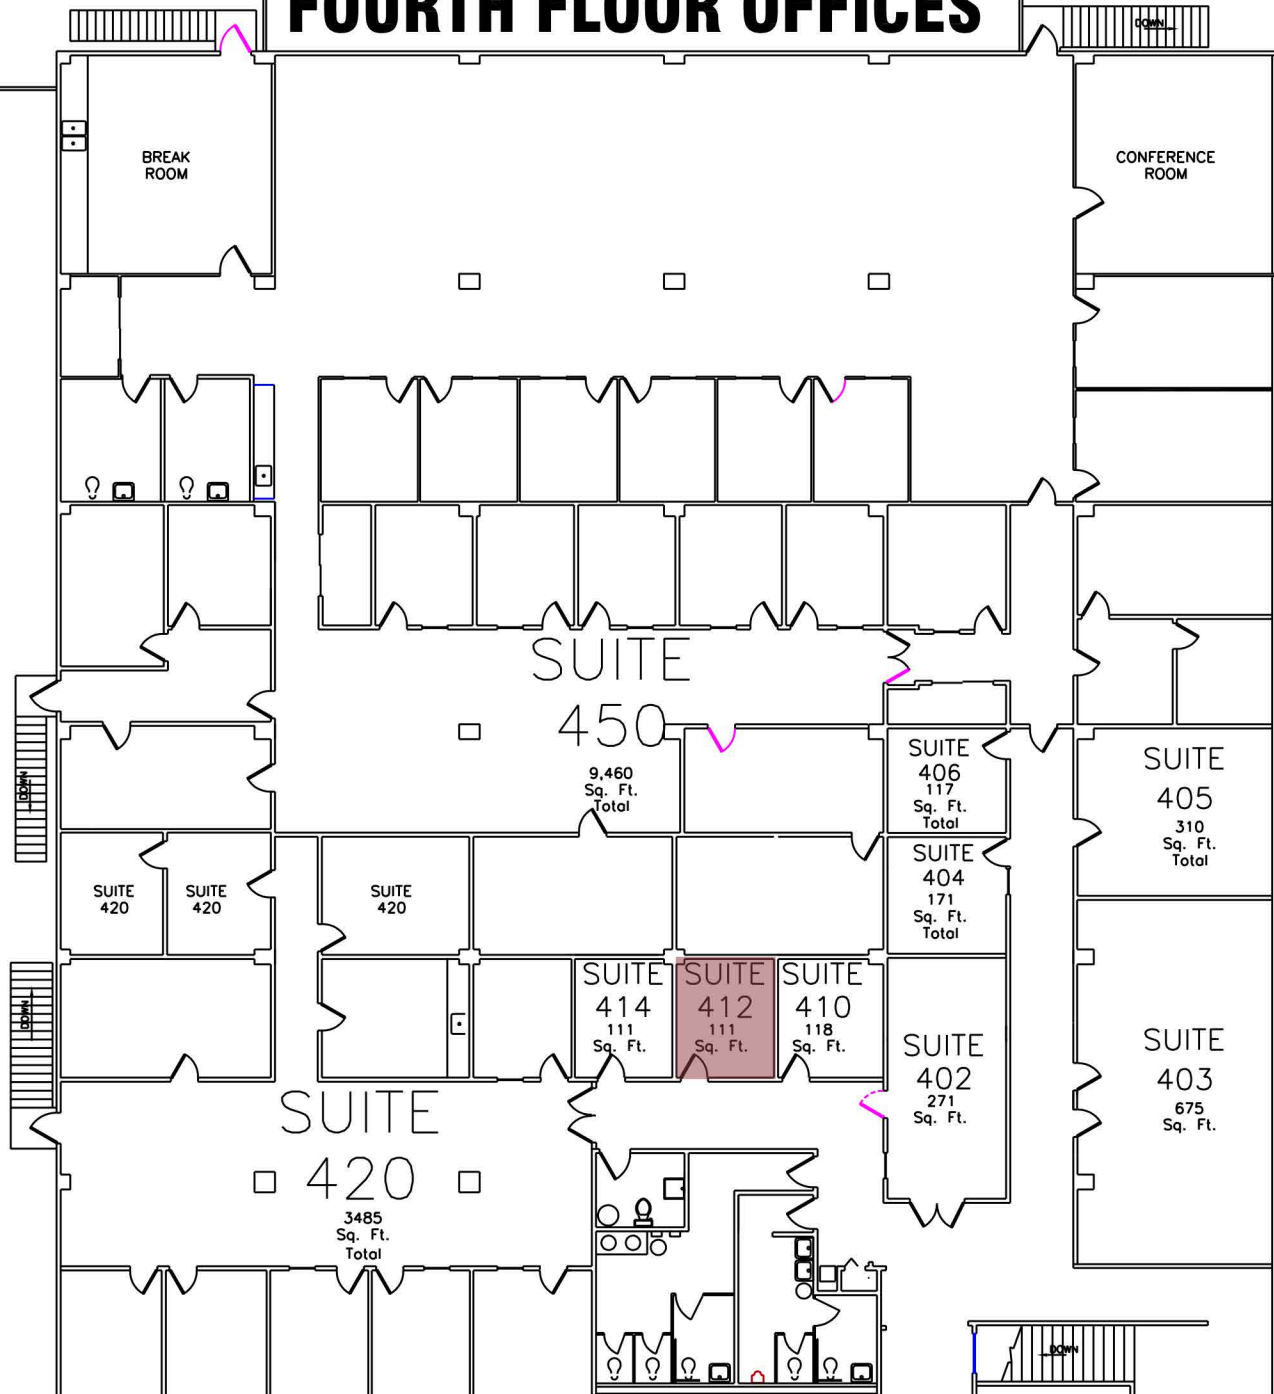

H BUILDING FOURTH FLOOR OFFICES

BREAK ROOM

CONFERENCE ROOM

SUITE
450

9,460
Sq. Ft.
Total

SUITE
406
117
Sq. Ft.
Total

SUITE
405
310
Sq. Ft.
Total

SUITE
420

SUITE
420

SUITE
420

SUITE
404
171
Sq. Ft.
Total

SUITE
414
111
Sq. Ft.

SUITE
412
111
Sq. Ft.

SUITE
410
118
Sq. Ft.

SUITE
402
271
Sq. Ft.

SUITE
403
675
Sq. Ft.

SUITE
420

3,485
Sq. Ft.
Total