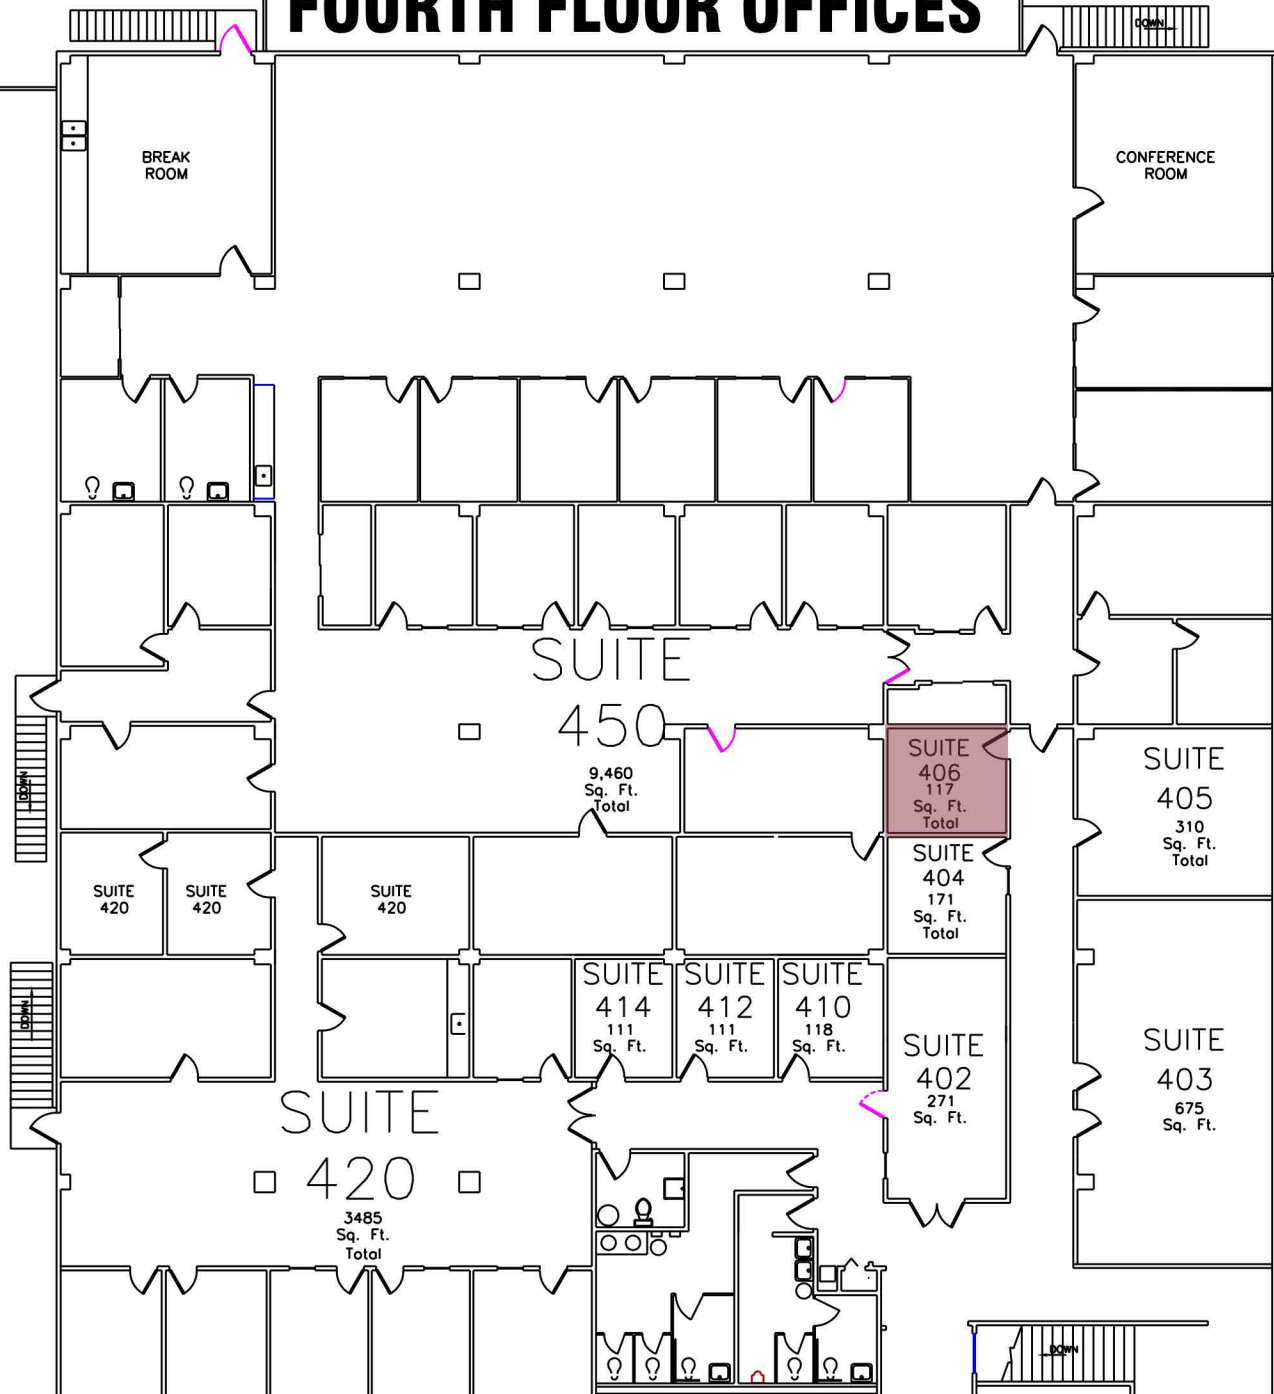

H BUILDING FOURTH FLOOR OFFICES

BREAK ROOM

CONFERENCE ROOM

SUITE
450

9,460
Sq. Ft.
Total

SUITE
406
117
Sq. Ft.
Total

SUITE
405
310
Sq. Ft.
Total

SUITE
420

SUITE
420

SUITE
420

SUITE
404
171
Sq. Ft.
Total

SUITE
414
111
Sq. Ft.

SUITE
412
111
Sq. Ft.

SUITE
410
118
Sq. Ft.

SUITE
402
271
Sq. Ft.

SUITE
403
675
Sq. Ft.

SUITE
420

3,485
Sq. Ft.
Total