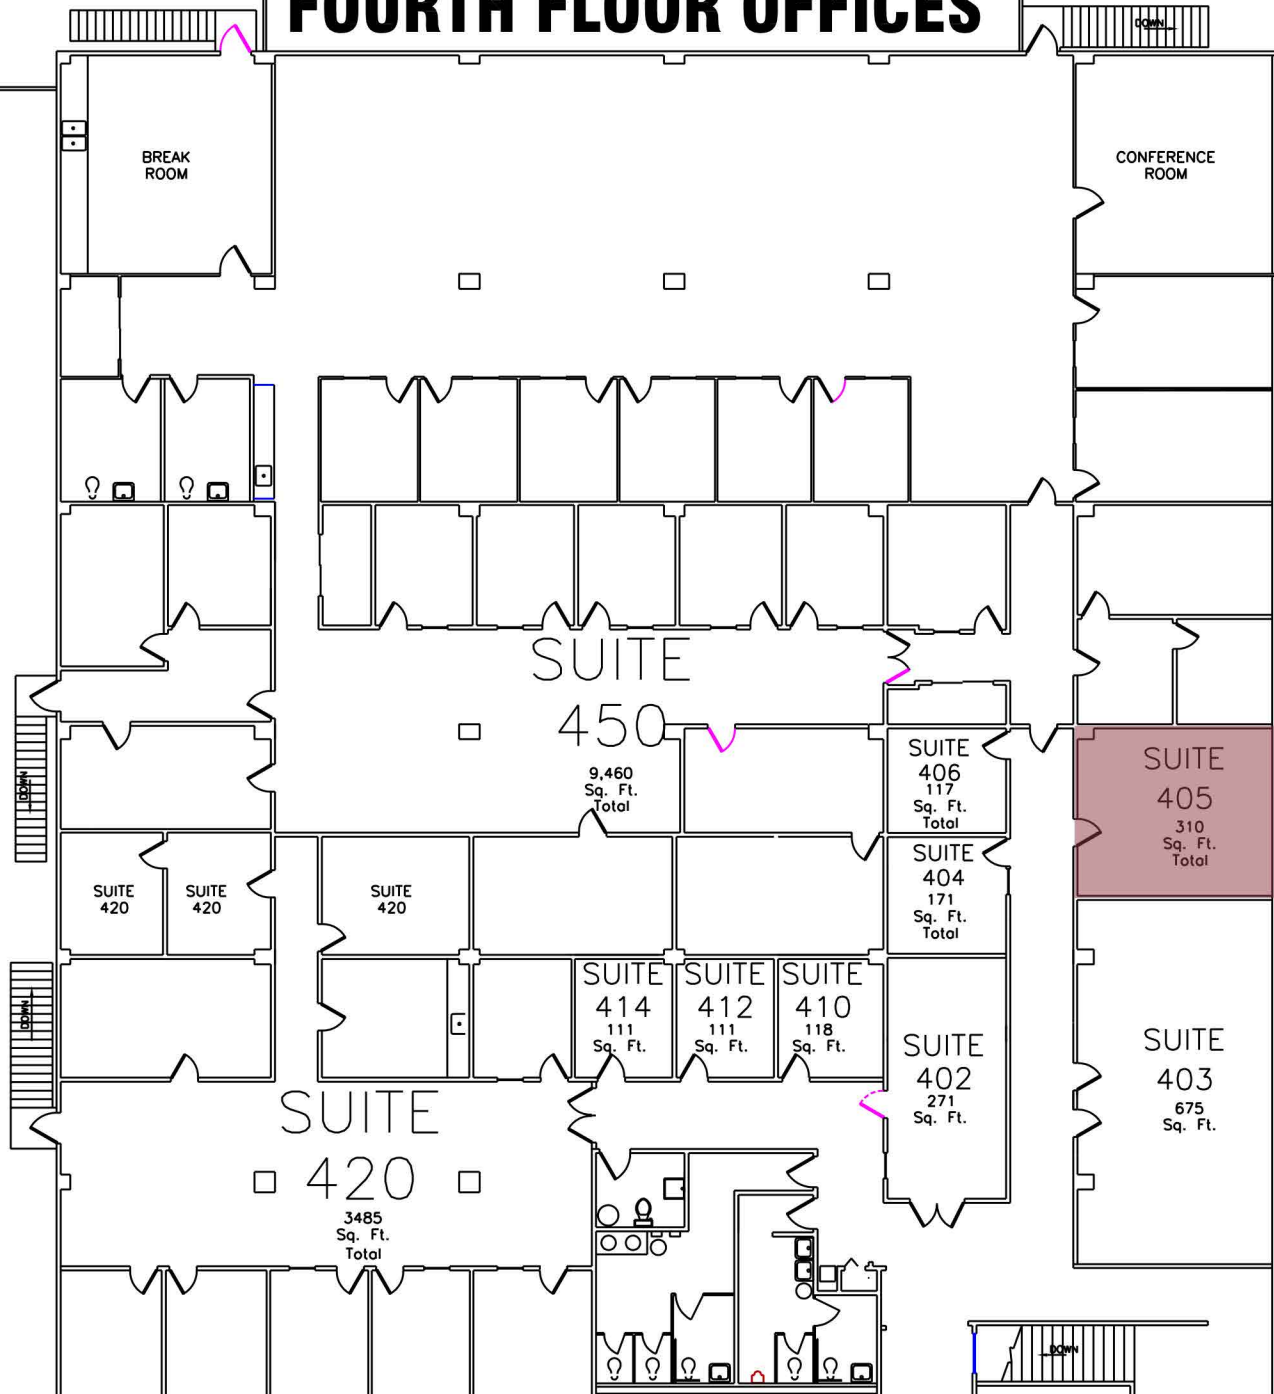

# H BUILDING FOURTH FLOOR OFFICES

BREAK ROOM

CONFERENCE ROOM

SUITE  
450

9,460  
Sq. Ft.  
Total

SUITE  
406  
117  
Sq. Ft.  
Total

SUITE  
405  
310  
Sq. Ft.  
Total

SUITE  
420

SUITE  
420

SUITE  
420

SUITE  
404  
171  
Sq. Ft.  
Total

SUITE  
414  
111  
Sq. Ft.

SUITE  
412  
111  
Sq. Ft.

SUITE  
410  
118  
Sq. Ft.

SUITE  
402  
271  
Sq. Ft.

SUITE  
403  
675  
Sq. Ft.

SUITE  
420

3,485  
Sq. Ft.  
Total