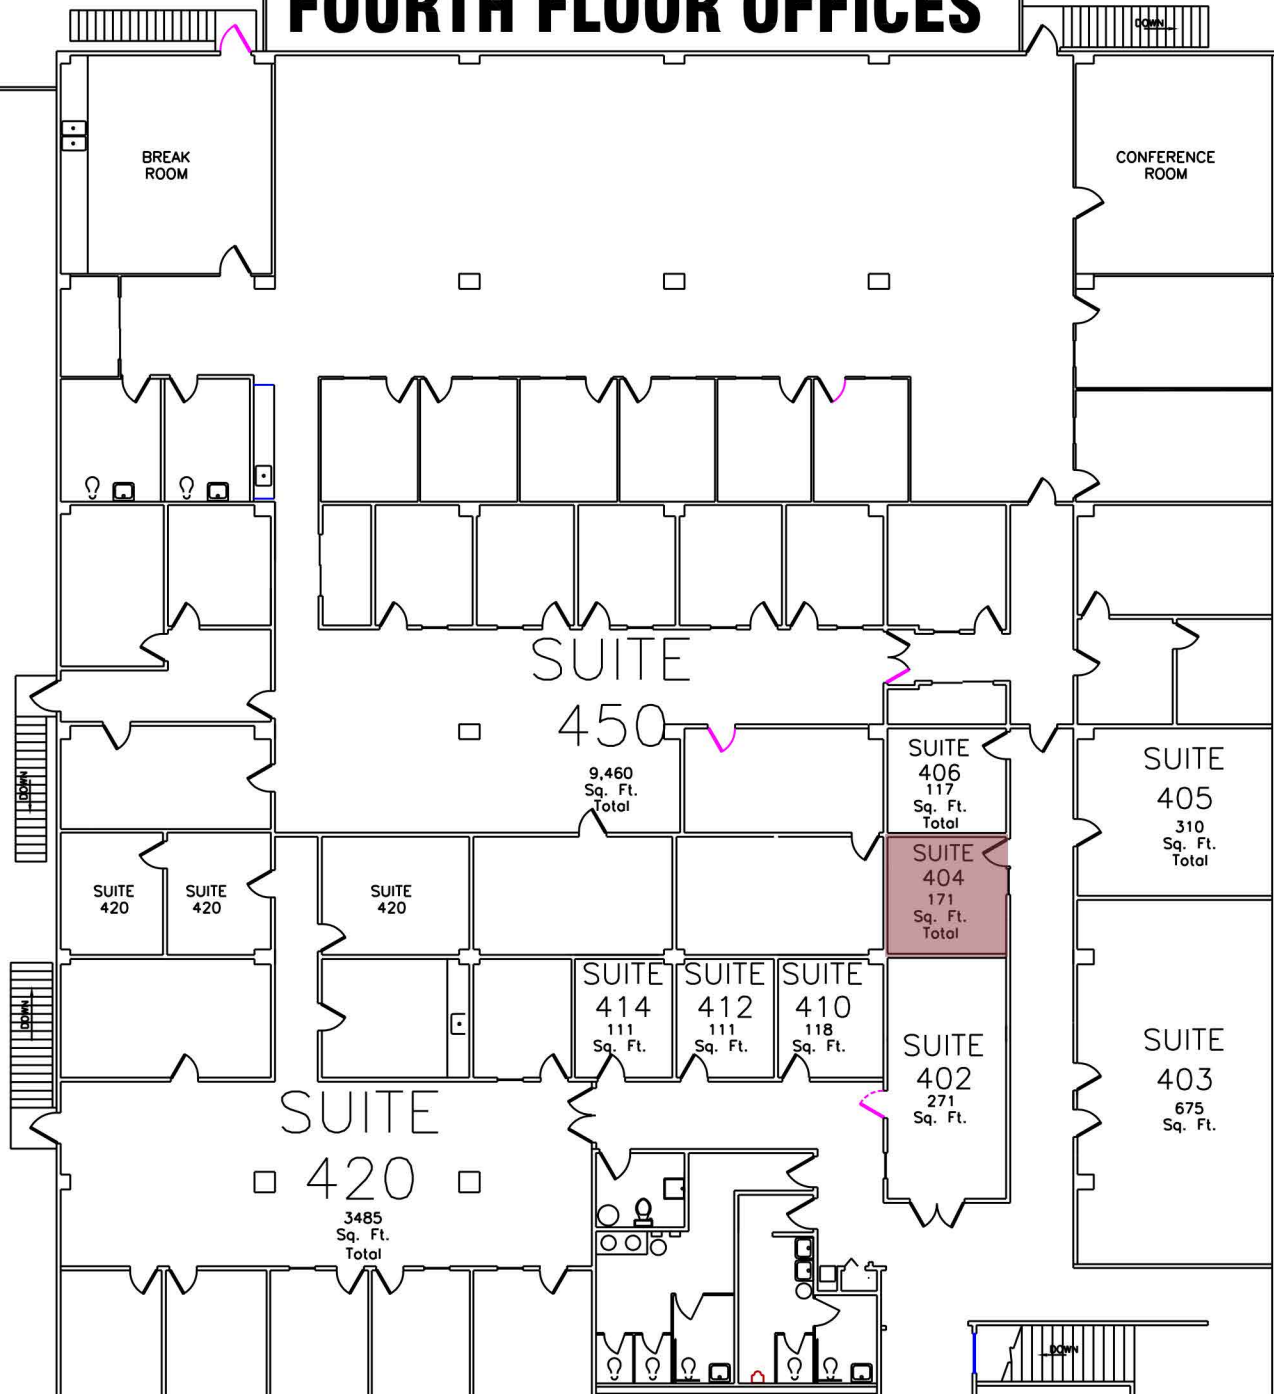

# H BUILDING FOURTH FLOOR OFFICES

BREAK ROOM

CONFERENCE ROOM

SUITE  
450

9,460  
Sq. Ft.  
Total

SUITE  
406  
117  
Sq. Ft.  
Total

SUITE  
405  
310  
Sq. Ft.  
Total

SUITE  
420

SUITE  
420

SUITE  
420

SUITE  
404  
171  
Sq. Ft.  
Total

SUITE  
414  
111  
Sq. Ft.

SUITE  
412  
111  
Sq. Ft.

SUITE  
410  
118  
Sq. Ft.

SUITE  
402  
271  
Sq. Ft.

SUITE  
403  
675  
Sq. Ft.

SUITE  
420

3,485  
Sq. Ft.  
Total