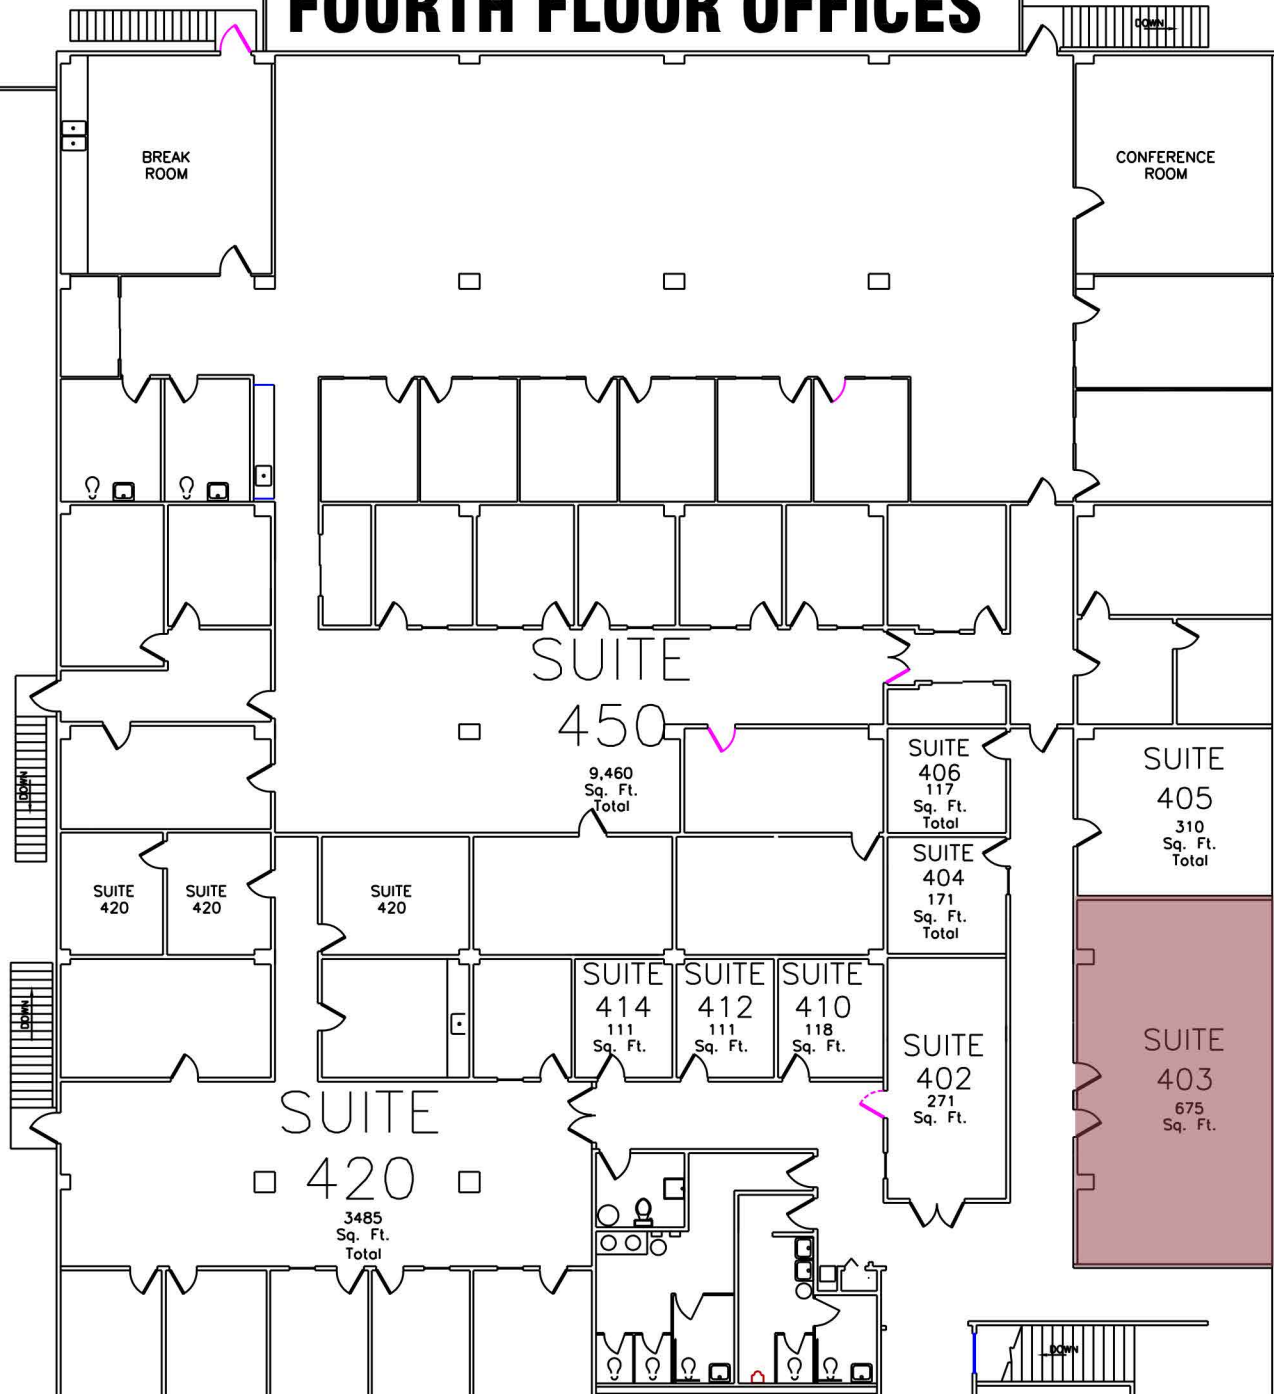

H BUILDING FOURTH FLOOR OFFICES

BREAK ROOM

CONFERENCE ROOM

SUITE
450

9,460
Sq. Ft.
Total

SUITE
406
117
Sq. Ft.
Total

SUITE
405
310
Sq. Ft.
Total

SUITE
420

SUITE
420

SUITE
420

SUITE
404
171
Sq. Ft.
Total

SUITE
414
111
Sq. Ft.

SUITE
412
111
Sq. Ft.

SUITE
410
118
Sq. Ft.

SUITE
402
271
Sq. Ft.

SUITE
403
675
Sq. Ft.

SUITE
420

3,485
Sq. Ft.
Total