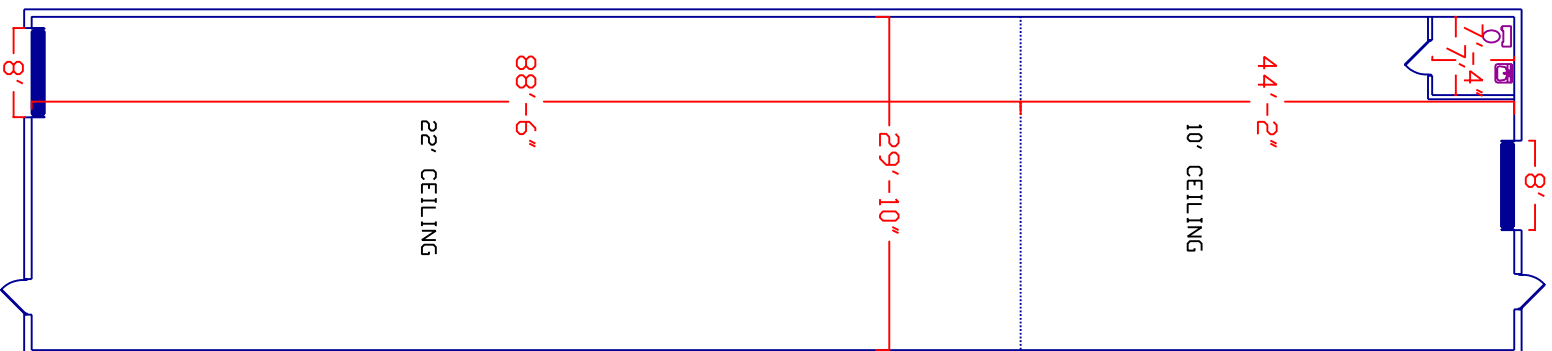

37935 Tanler Road
U Building
3,957 Sq. Ft.
208 / 100 or 200 Amp
Service Ready - 3 Phase
Fire Sprinkler System

JDR-U935-A
9/30/11