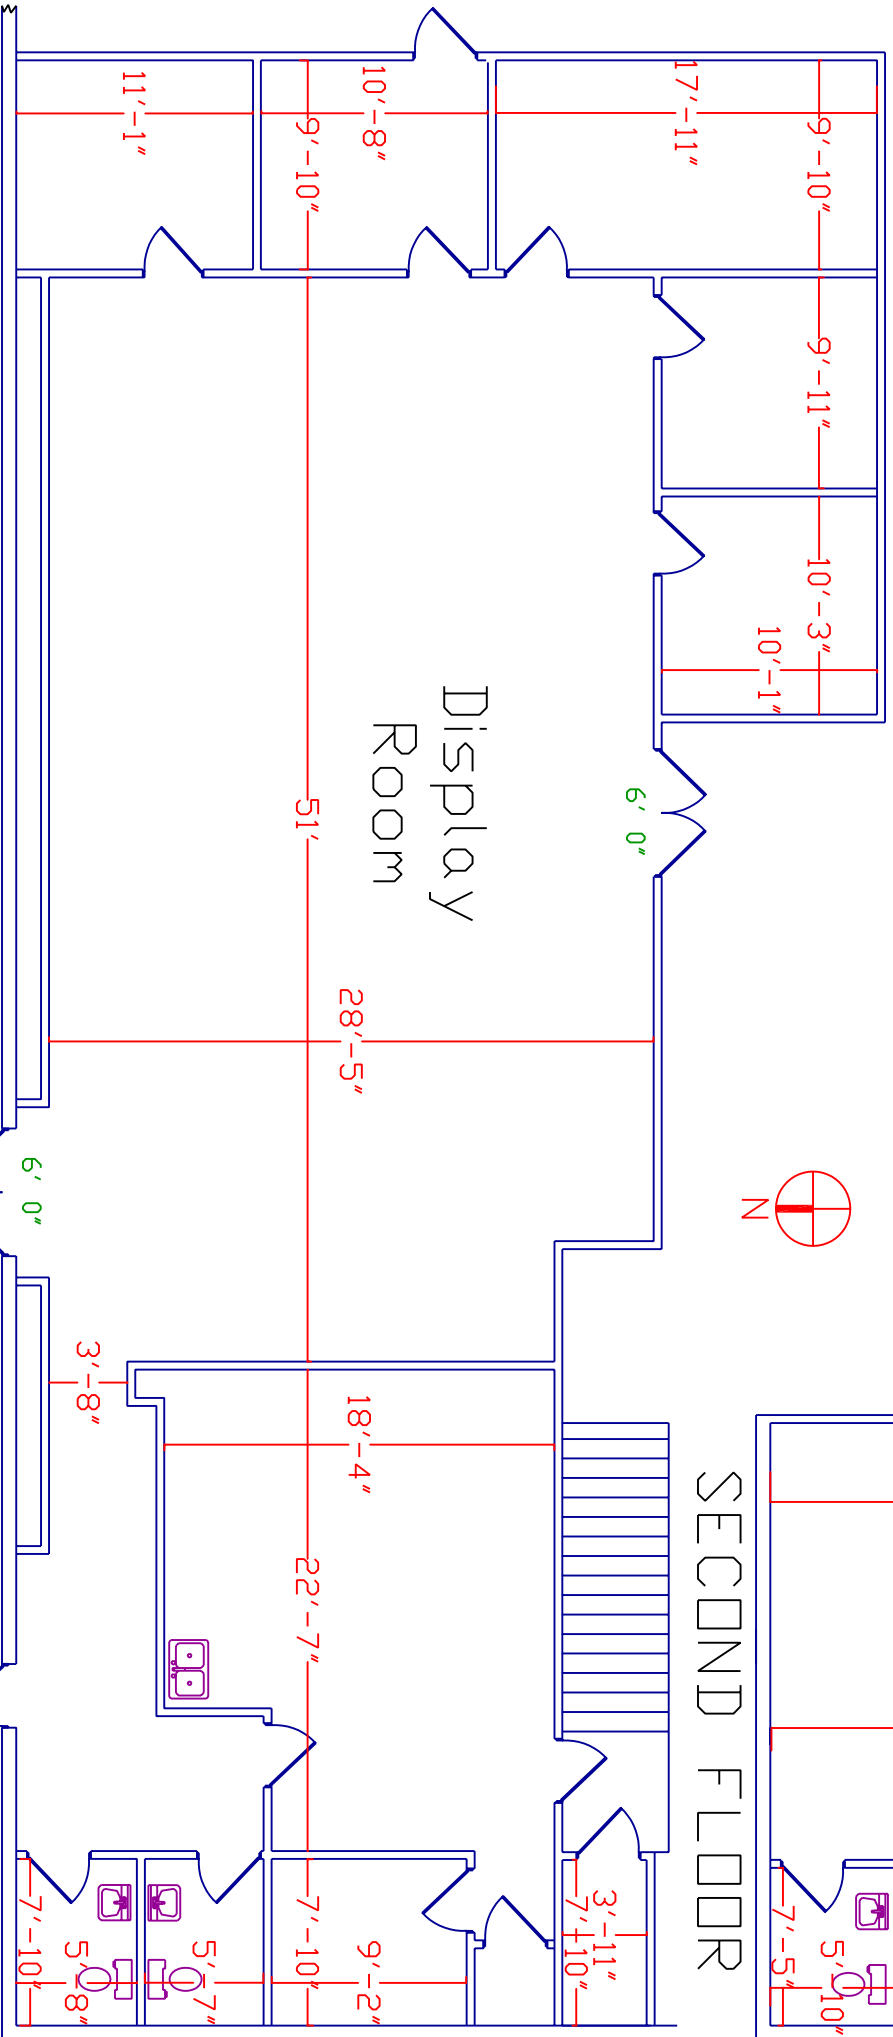

# Y Building

15340 Citrus Country Drive

First & Second Floor Offices

First Floor 2,950 Sq. Ft.

Second Floor 711 Sq. Ft.

## SECOND FLOOR

Display Room

JDR-Y340 OFFICEA  
Revised 3/17/11

## FIRST FLOOR

HADICAPPED ACCESSABLE