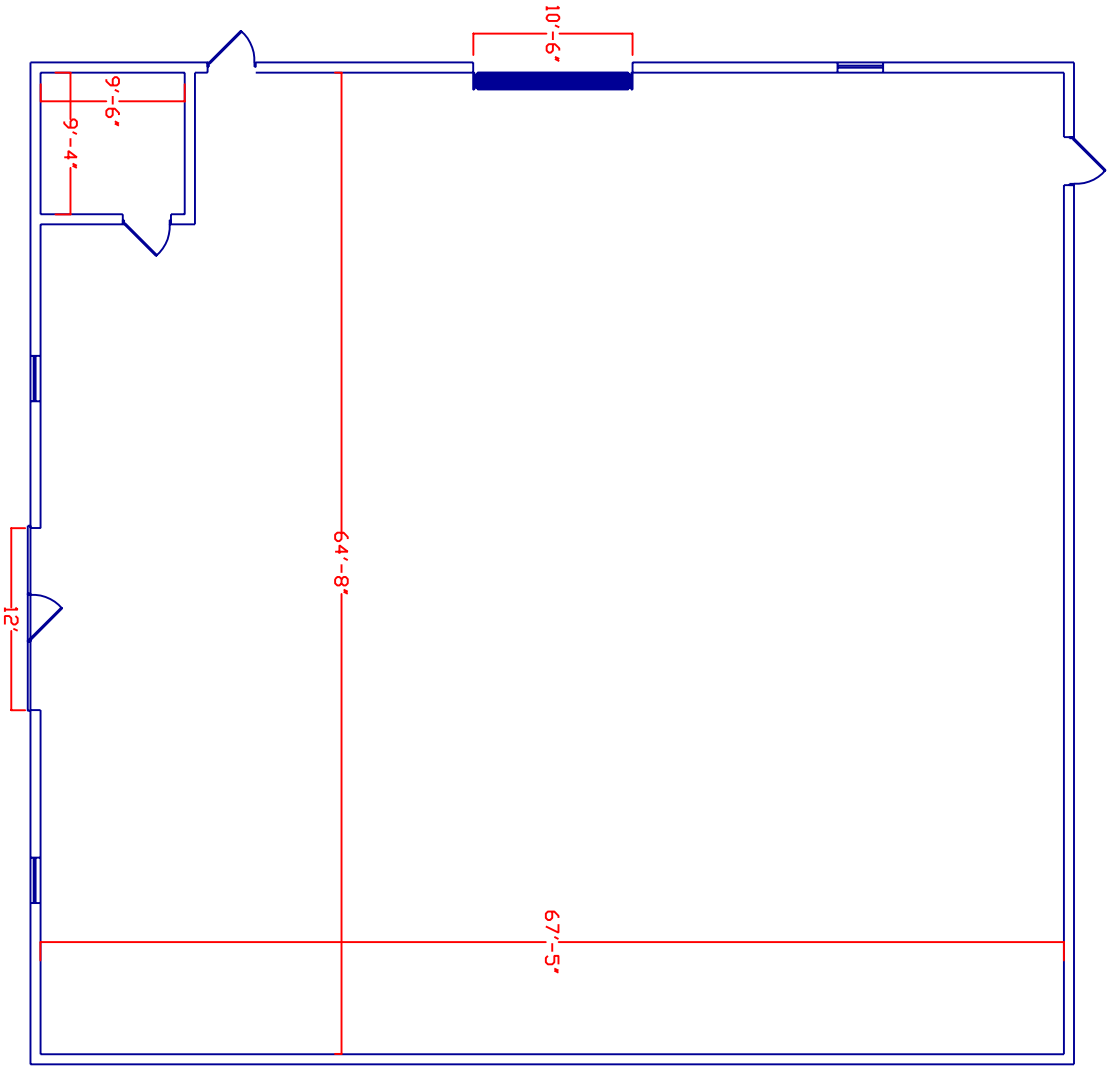

37910 Vitality Way  
4,532 Sq. Ft.  
17' Ceiling Height

JDR-MS910-A  
09/06/11