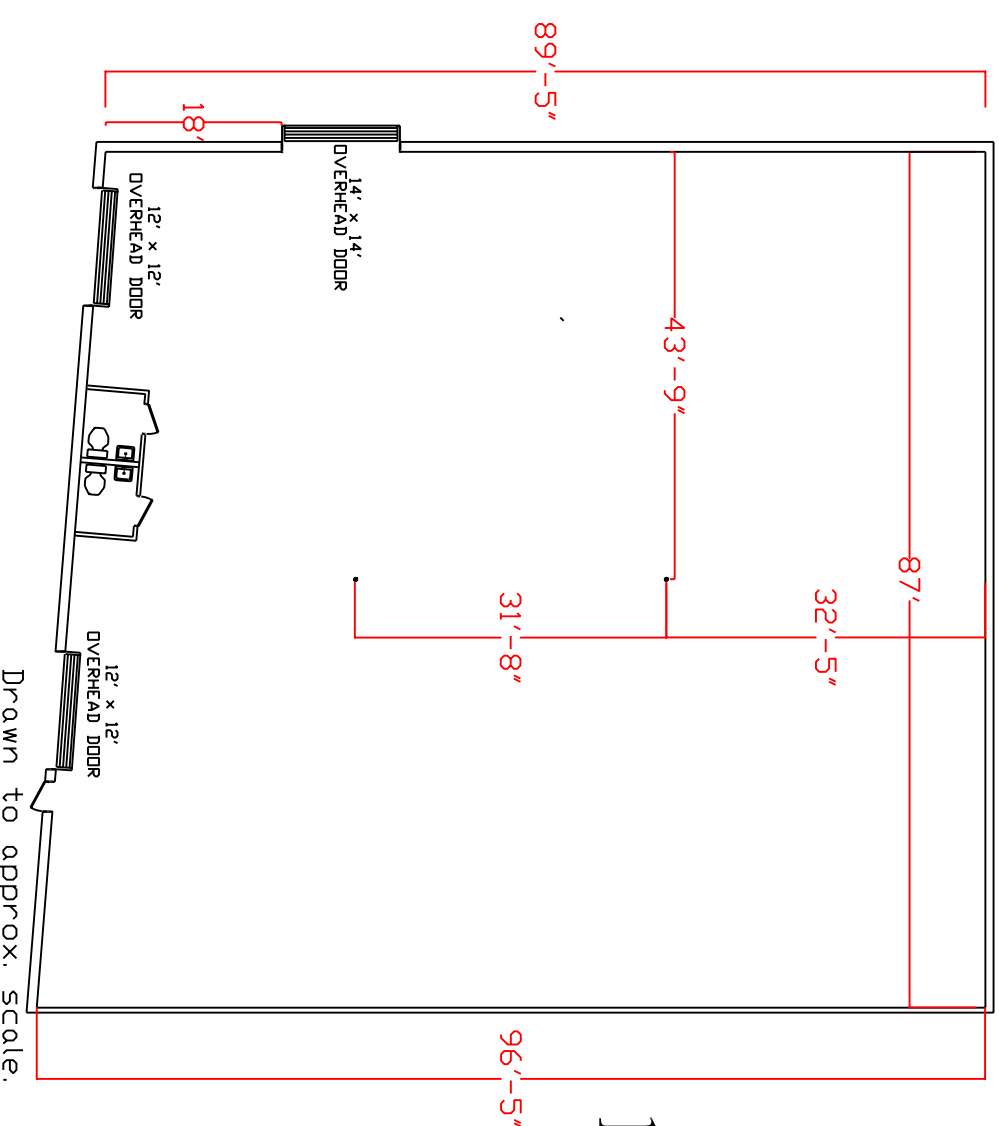

F Building
15218 Citrus Country Drive
8,083 Square Feet
Ceiling Height 24 Feet
Fire Sprinkler System
277/480 Volts 200 Amps

Drawn to approx. scale.